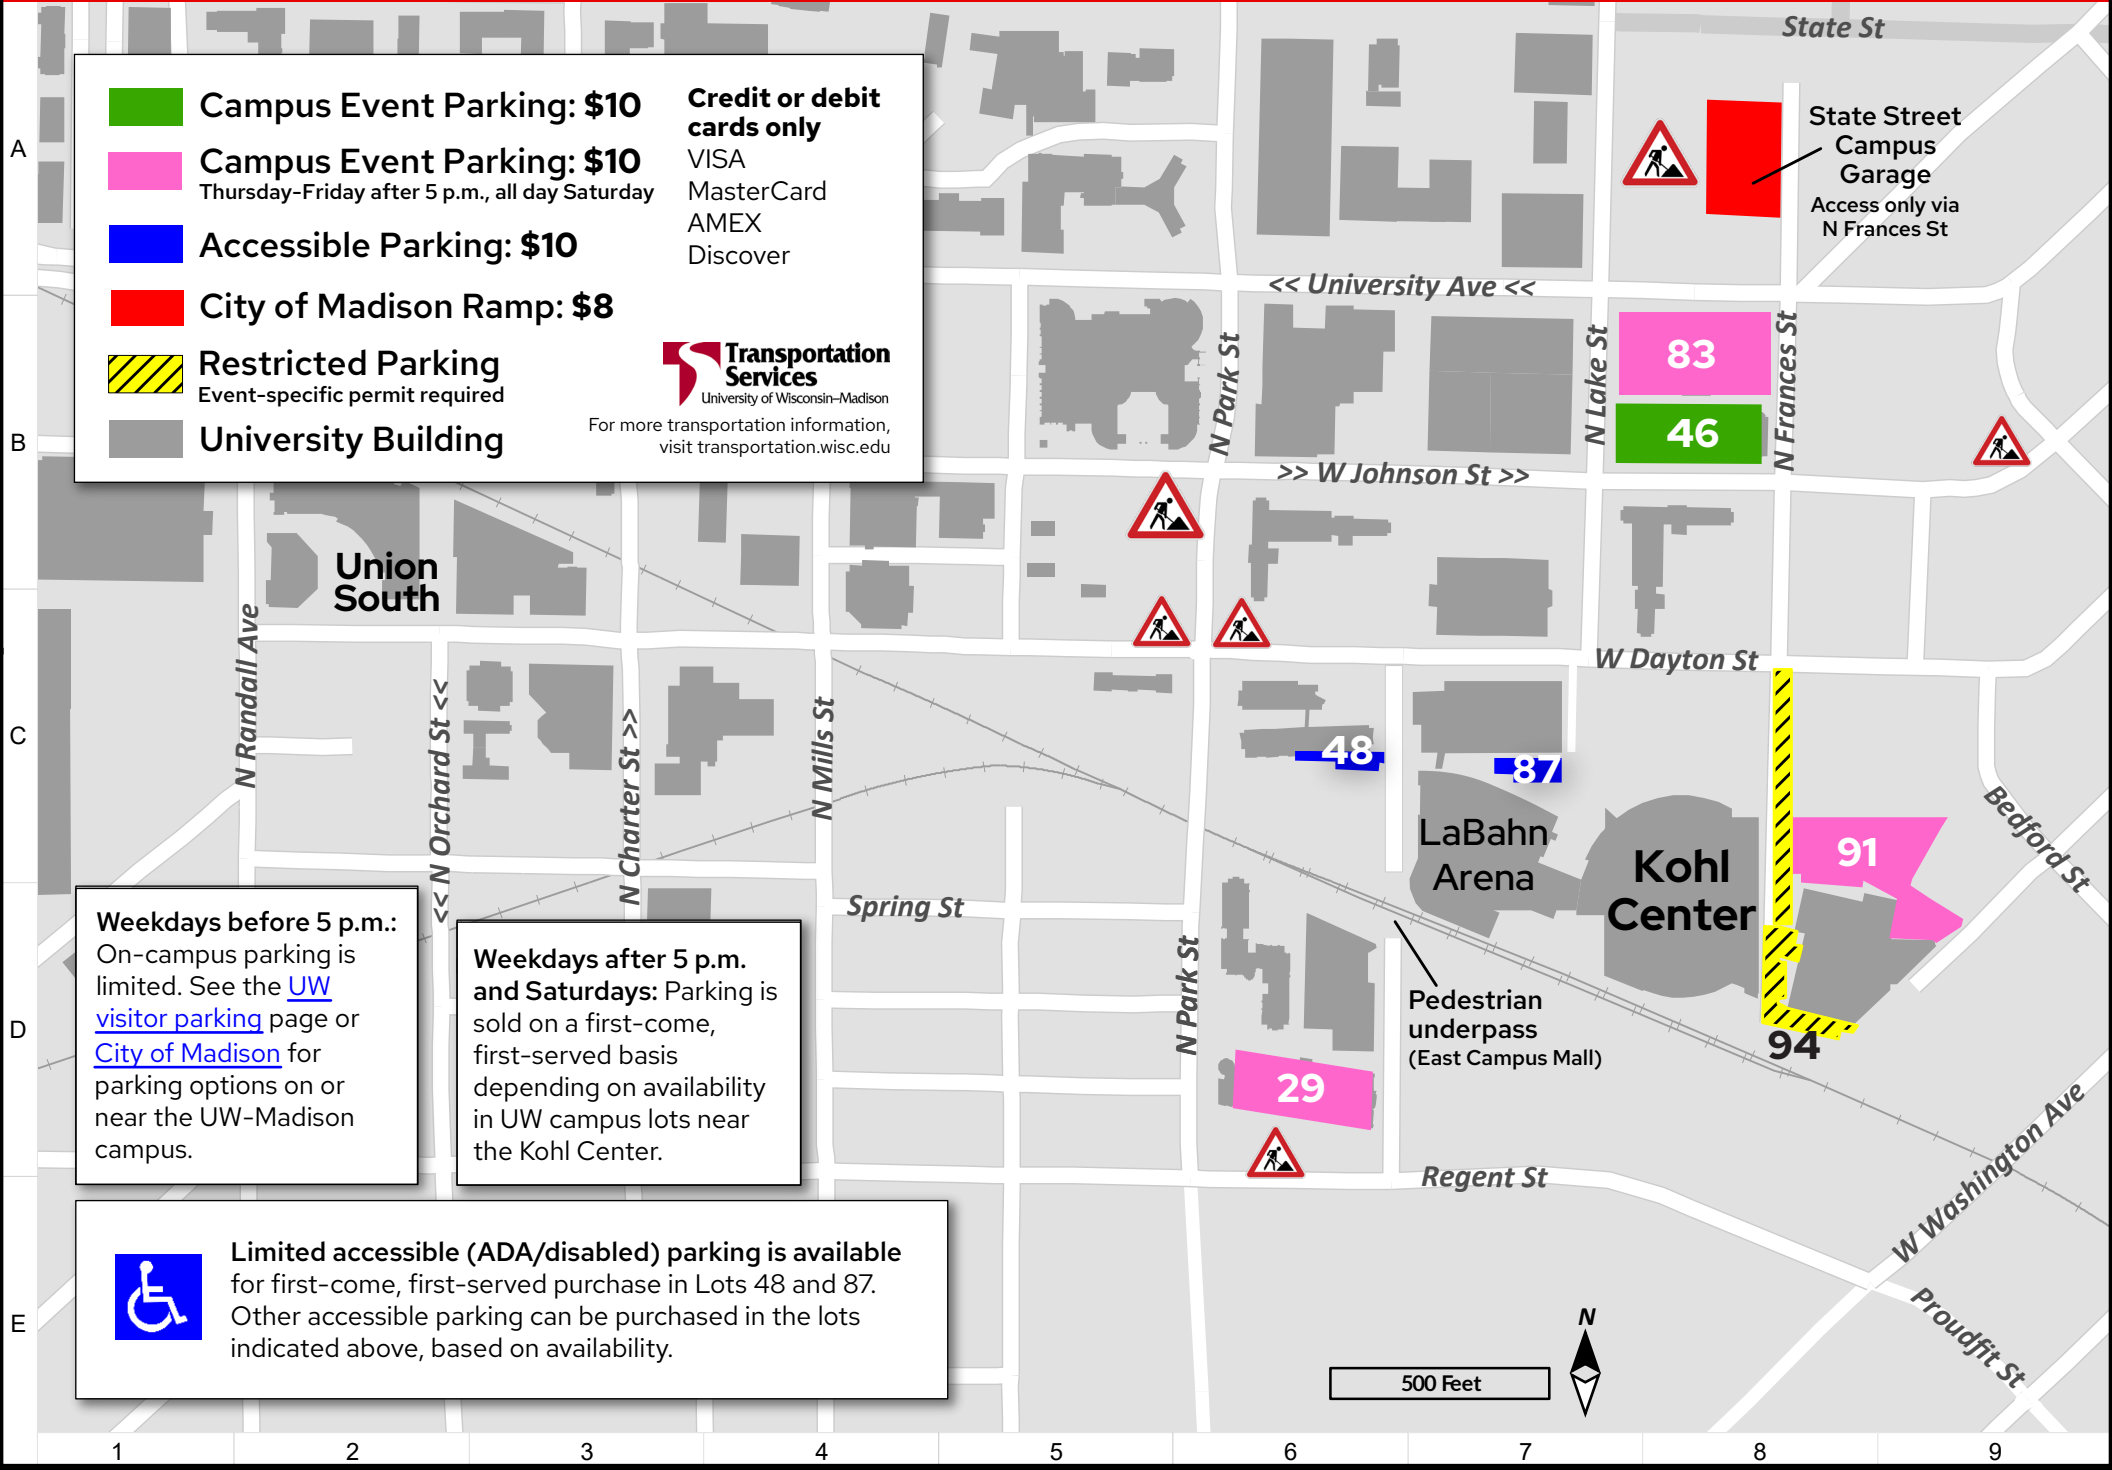

	<b>Campus Event Parking: \$10</b>	<b>Credit or debit cards only</b> VISA MasterCard AMEX Discover
	<b>Campus Event Parking: \$10</b> Thursday-Friday after 5 p.m., all day Saturday	
	<b>Accessible Parking: \$10</b>	
	<b>City of Madison Ramp: \$8</b>	
	<b>Restricted Parking</b> Event-specific permit required	
	<b>University Building</b>	 <b>Transportation Services</b> University of Wisconsin-Madison For more transportation information, visit <a href="http://transportation.wisc.edu">transportation.wisc.edu</a>

**Weekdays before 5 p.m.:**  
On-campus parking is limited. See the [UW visitor parking](#) page or [City of Madison](#) for parking options on or near the UW-Madison campus.

**Weekdays after 5 p.m. and Saturdays:** Parking is sold on a first-come, first-served basis depending on availability in UW campus lots near the Kohl Center.

 **Limited accessible (ADA/disabled) parking is available** for first-come, first-served purchase in Lots 48 and 87. Other accessible parking can be purchased in the lots indicated above, based on availability.

500 Feet

A  
B  
C  
D  
E

1 2 3 4 5 6 7 8 9