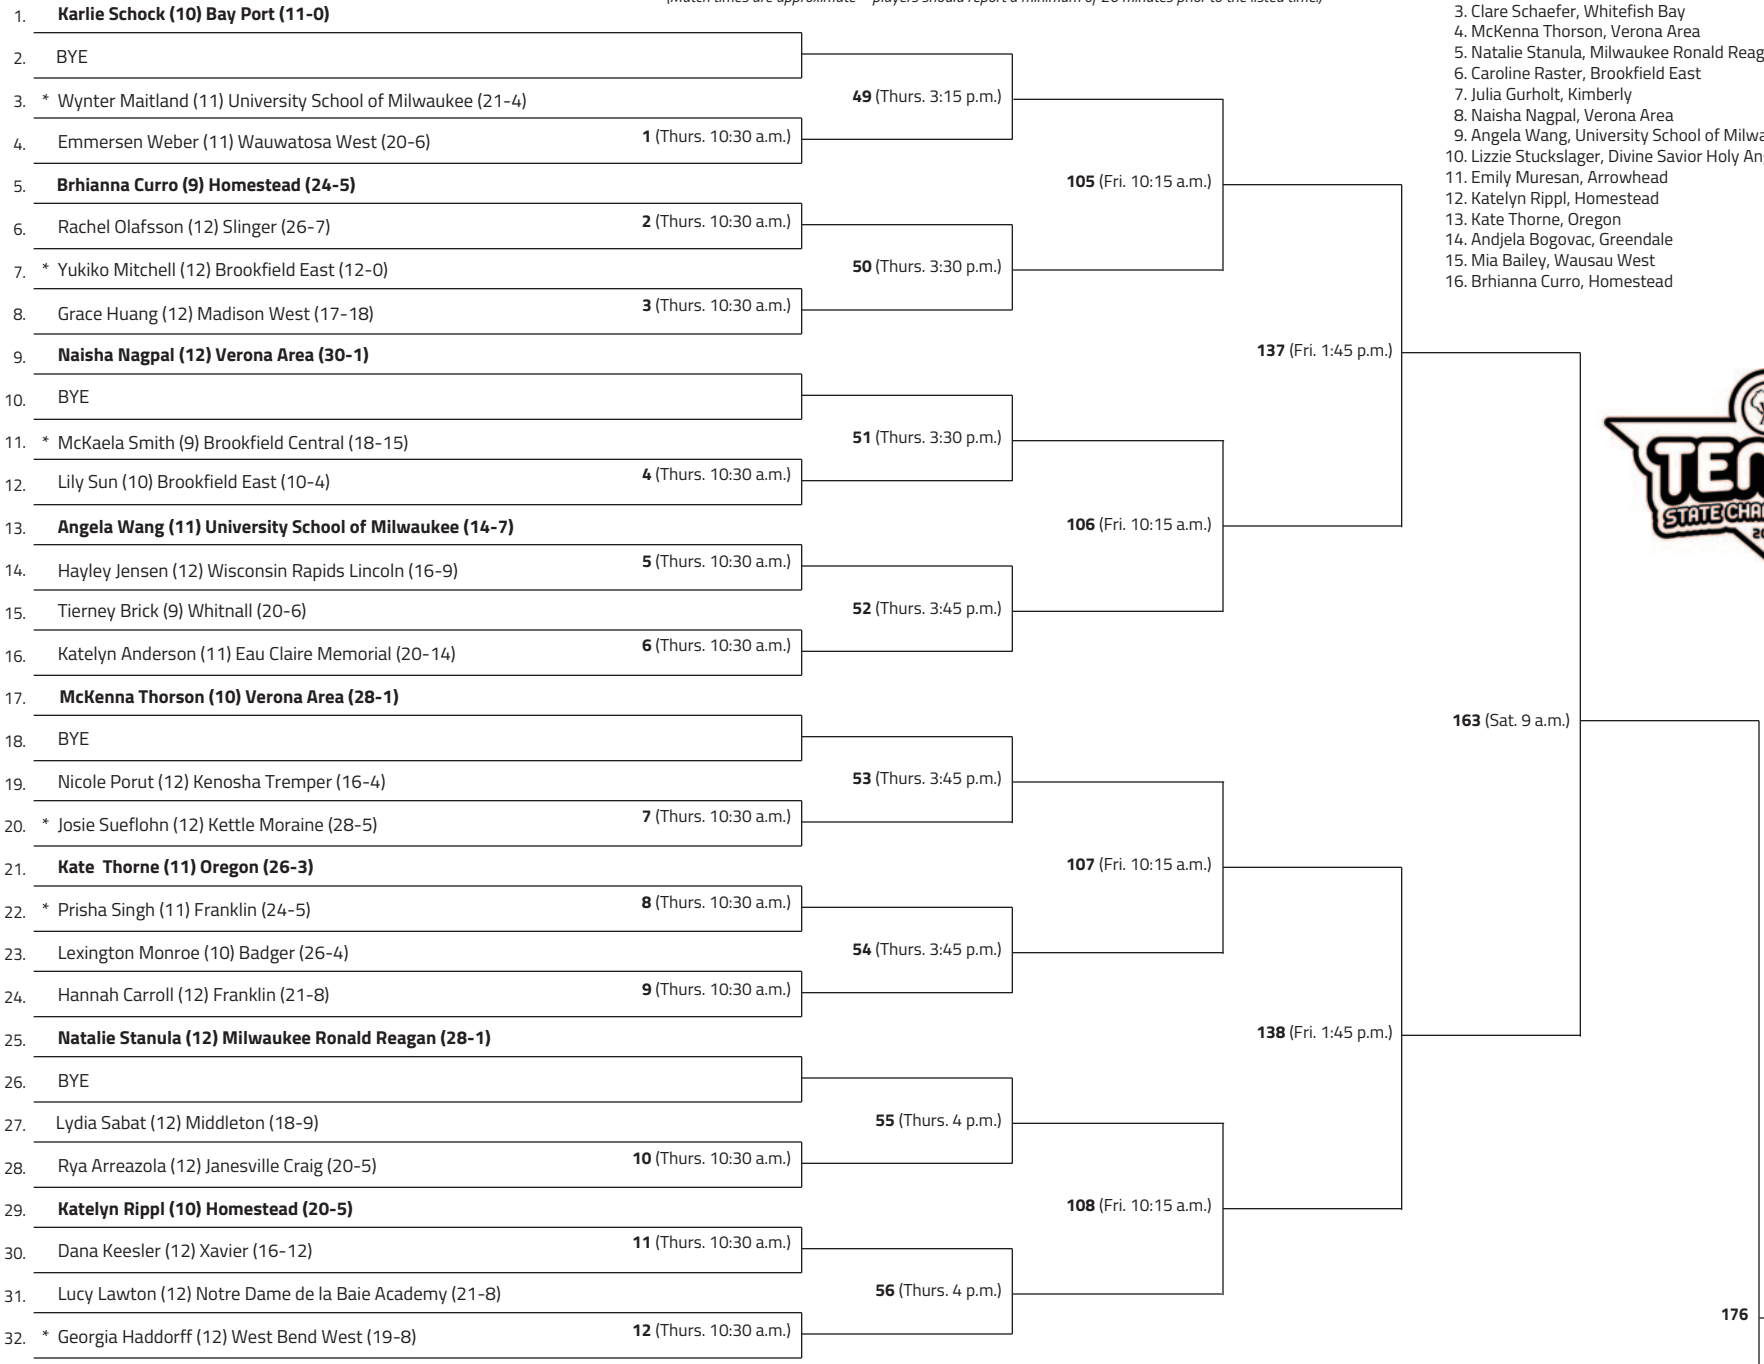

Division 1 - Singles

(Match times are approximate – players should report a minimum of 20 minutes prior to the listed time.)

SEEDED PLAYERS

1. Karlie Schock, Bay Port
2. Lexi Hankel, West De Pere
3. Clare Schaefer, Whitefish Bay
4. McKenna Thorson, Verona Area
5. Natalie Stanula, Milwaukee Ronald Reagan
6. Caroline Raster, Brookfield East
7. Julia Gurholt, Kimberly
8. Naisha Nagpal, Verona Area
9. Angela Wang, University School of Milwaukee
10. Lizzie Stuckslager, Divine Savior Holy Angels
11. Emily Muresan, Arrowhead
12. Katelyn Rippl, Homestead
13. Kate Thorne, Oregon
14. Andjela Bogovac, Greendale
15. Mia Bailey, Wausau West
16. Brihanna Curro, Homestead

* Special Qualifiers