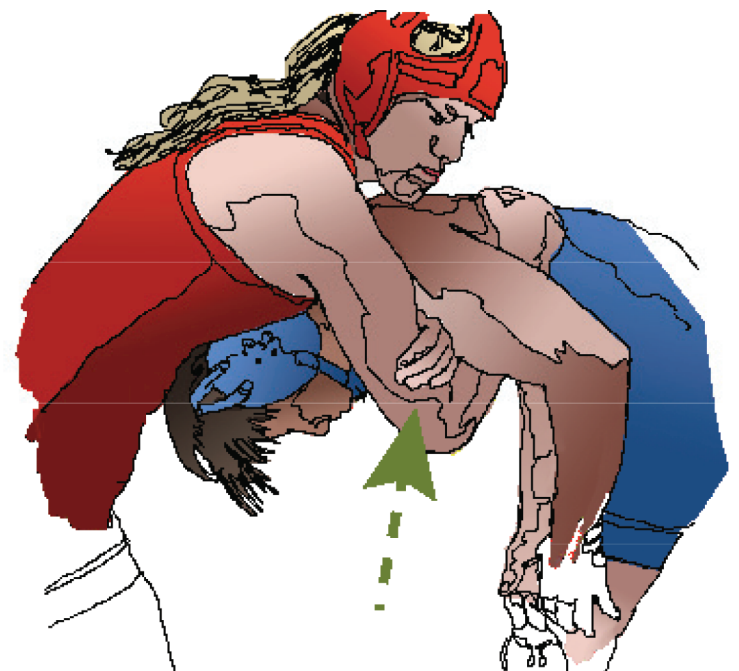

## Front Head lock–Cement Mixer—Illegal A

Frame 1: Set-up **Wrestler A**—underhooks **Wrestler B's** arm...**Wrestler A**-with opposite arm reaches under the throat of **Wrestler B**...

Frame 2 : **Wrestler A**—grabs her own arm used to underhook **Wrestler B's** arm. This creates pressure across the throat and carotid artery. This is also an **ILLEGAL** head lock as there is no arm encircled **ILLEGAL**.

**NOTE:** Official should move to underhook side and lower his/her level so they can see up under both wrestlers to see arm movement.